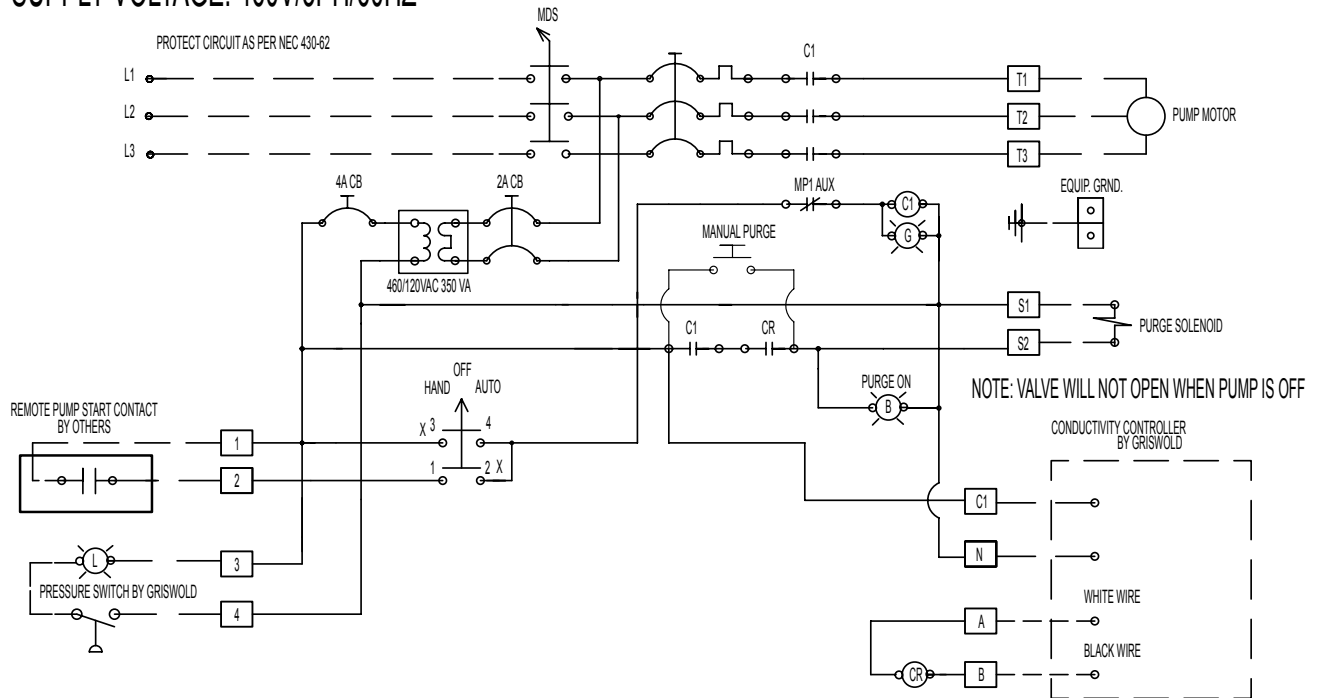

## WIRING, TSS-A WITH SERVICE LIGHT

SUPPLY VOLTAGE: 460V/3PH/60HZ

SUPPLY VOLTAGE: 575V/3PH/60HZ